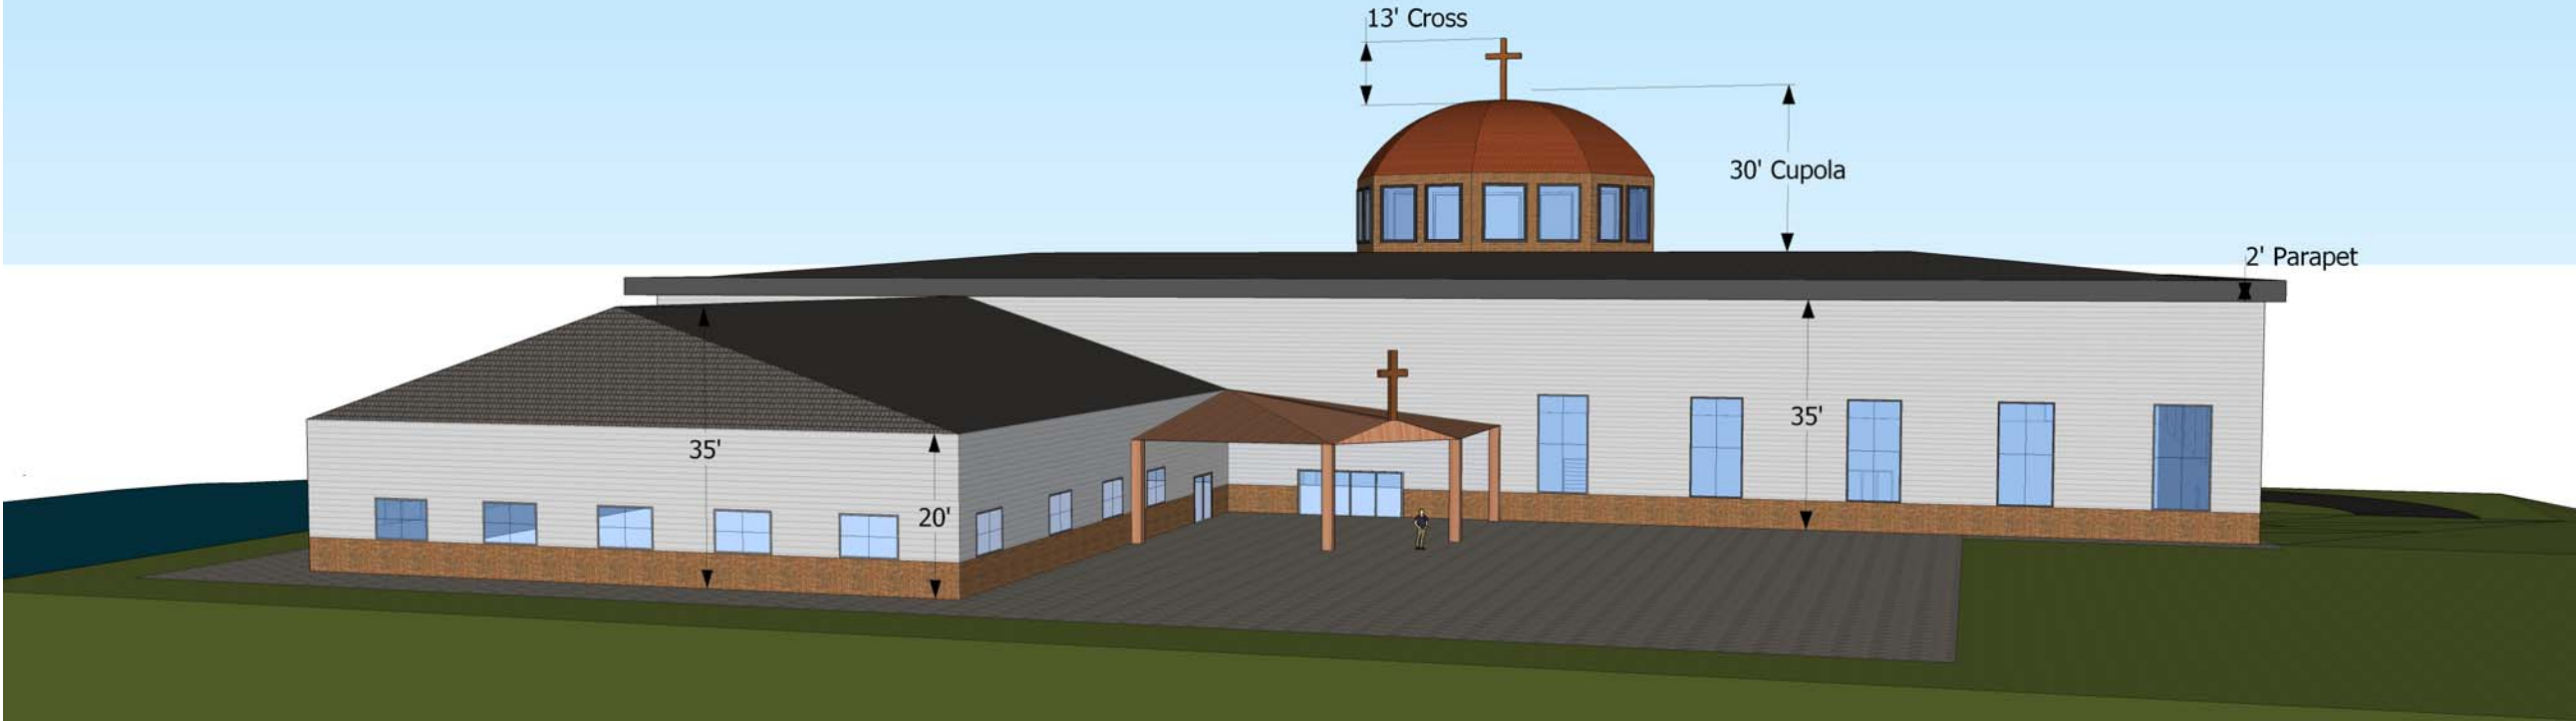

Camp Victory Lake Religious Sanctuary  
Building Concept - Front

Designed by Rennia Engineering Design, PLLC.